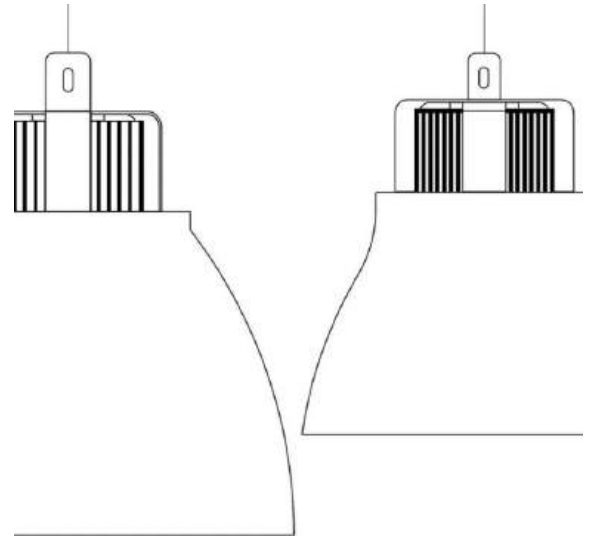

# Condor

Ø 50 cm

Emiliana Martinelli

colors

Typology Pendant

Utilisation Indoor

230V 48.5 W 6880 lm

direct light

Hanging device, direct light. Painted aluminium structure. Particular painted aluminium support. Integrated LED light source. Electronic driver inside the ceiling box.

Award

Family	Condor
Typology	Pendant
Utilisation	Indoor

**Dimensions**

Height	53 cm
Diameter	50 cm
Power supply cable length	400 cm
Weight	7 Kg

**Materials**

Structure	aluminium	Diffuser	polycarbonate
Elementi	aluminium	Canopy	aluminium

Voltage	230V	Watt	48.5 W
Power unit	Included	Lumen	6880 lm
Mounting Power Supply	External	CRI	>80
		Duration	50000 h
Power supply	Electronic power supply	CCT	3000 K
Dimming	Push	Energy class	E
	Dali2		