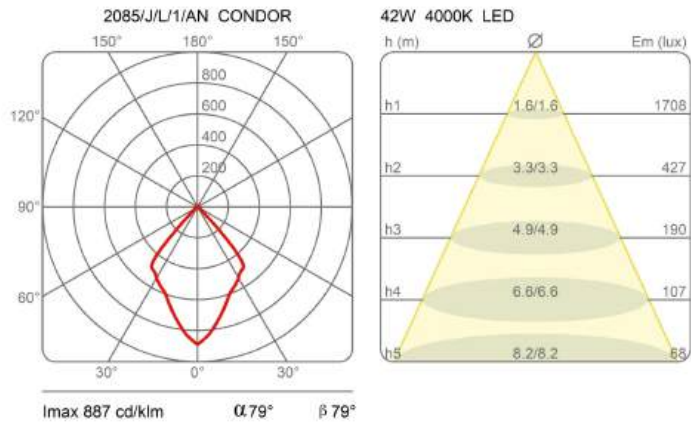

**Dimensions**

Height	53 cm
Diameter	50 cm
Power supply cable length	400 cm
Weight	7 Kg

**Materials**

Structure	aluminium	Diffuser	polycarbonate
Elementi	aluminium	Canopy	aluminium

Voltage	230V	Watt	48.5 W
Power unit	Included	Lumen	6880 lm
Mounting Power Supply	External	CRI	>80
		Duration	50000 h
Power supply	Electronic power supply	CCT	3000 K
Dimming	Push	Energy class	E
	Dali2		

## Photometric curves