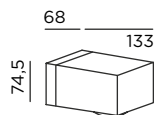

**material:**  
aluminium die-casting  
powder-coated  
glass lens

**protection class:**  
IP65

**light direction;**  
como one

Größe in mm  
size in mm

Farbe colour	Art.-Nr. item no.	Systemleistung system performance
anthracite RAL 7016	92181-27-AN	6 W/276 lm
cool brown	92181-27-CB	6 W/276 lm
space grey	92181-27-SG	6 W/276 lm
pure white RAL 9016	92181-27-WH	6 W/276 lm
deep black RAL 9005	92181-27-BL	6 W/276 lm