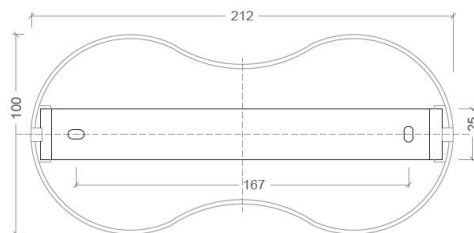

## MOUNTING DIMENSIONS

## SPECIFICATIONS

<b>MOUNTING</b>		CEILING / WALL
POWER	[W]	2x14
LAMP		built-in LED
LUMINOUS FLUX*	[lm]	2x1310 / 2x1375
LIGHT COLOUR	[K]	2700 / 3000
CRI		>90
BEAM ANGLE	[°]	32 (default)
AVERAGE LIFETIME	[h]	L80/B50.000
LUMINOUS EFFICACY	[lm/W]	98
<b>POWER SUPPLY</b>		220-240V AC 50/60 Hz
LED-DRIVER		INCLUDED
DIMMING		PHASE DIM
THROUGH-WIRING		YES
<b>MATERIAL</b>		ALUMINUM
INGRESS PROTECTION		IP20
PROTECTION CLASS		I
NET WEIGHT	[kg]	1,60
GROSS WEIGHT	[kg]	1,65
<b>COLOUR (HOUSING)</b>		WHITE ~RAL9003
<b>COLOUR (HOUSING)</b>		BLACK ~RAL9005