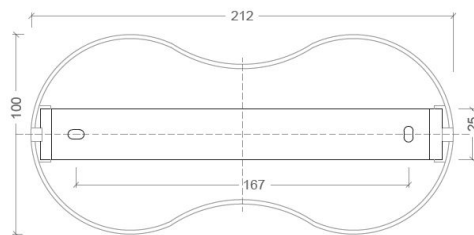

## SPECIFICATIONS

MOUNTING		CEILING / WALL
POWER	[W]	2x13
LAMP		built-in LED
LUMINOUS FLUX*	[lm]	2x120-1100
LIGHT COLOUR	[K]	1910-3000
CRI		>90
BEAM ANGLE	[°]	33 (default)
AVERAGE LIFETIME	[h]	L80/B50.000
LUMINOUS EFFICACY	[lm/W]	84
POWER SUPPLY	[V] [A]	220-240V AC 50/60 Hz
LED-DRIVER		INCLUDED
DIMMING		PHASE DIM
THROUGH-WIRING		YES
MATERIAL		ALUMINUM
INGRESS PROTECTION		IP20
PROTECTION CLASS		I
NET WEIGHT	[kg]	1,60
GROSS WEIGHT	[kg]	1,65
COLOUR (HOUSING)		WHITE ~RAL9003
COLOUR (HOUSING)		BLACK ~RAL9005

## MOUNTING DIMENSIONS