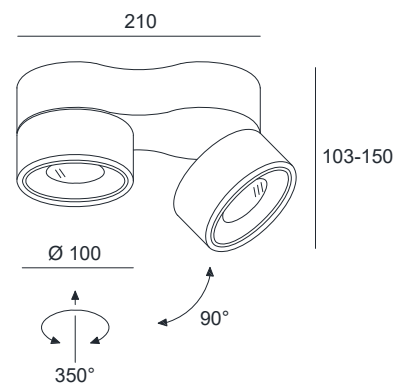

FIXTURE DIMENSIONS

CRI >90

dim to warm

IP20

DLS LIGHTING

www.dslighting.com

*DLS
LIGHTING