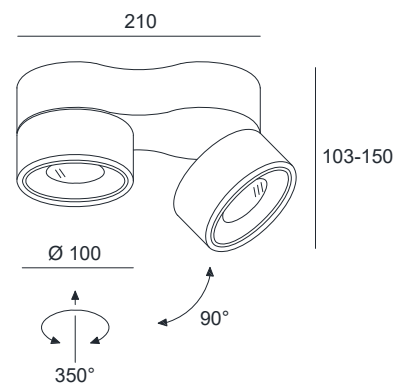

FIXTURE DIMENSIONS

CRI>90

IP20

DLS LIGHTING

www.dslighting.com

*DLS
LIGHTING