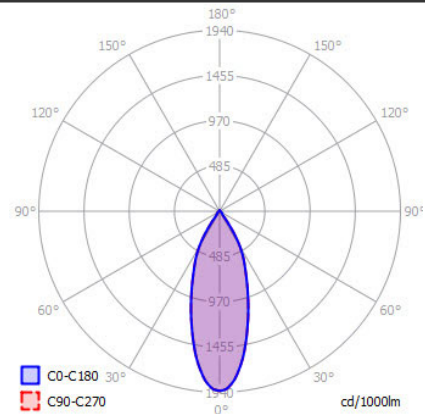

## SPECIFICATIONS

MOUNTING		CEILING / WALL
POWER	[W]	2x13
LAMP		built-in LED
LUMINOUS FLUX*	[lm]	2x120-1100
LIGHT COLOUR	[K]	1910-3000
CRI		>90
BEAM ANGLE	[°]	33 (default)
AVERAGE LIFETIME	[h]	L80/B50.000
LUMINOUS EFFICACY	[lm/W]	84
POWER SUPPLY	[V] [A]	220-240V AC 50/60 Hz
LED-DRIVER		INCLUDED
DIMMING		PHASE DIM
THROUGH-WIRING		YES
MATERIAL		ALUMINUM
INGRESS PROTECTION		IP20
PROTECTION CLASS		I
NET WEIGHT	[kg]	1,60
GROSS WEIGHT	[kg]	1,65
COLOUR (HOUSING)		WHITE ~RAL9003
COLOUR (HOUSING)		BLACK ~RAL9005

## MOUNTING DIMENSIONS

## SPECIFICATIONS

<b>MOUNTING</b>		CEILING / WALL
POWER	[W]	2x14
LAMP		built-in LED
LUMINOUS FLUX*	[lm]	2x1310 / 2x1375
LIGHT COLOUR	[K]	2700 / 3000
CRI		>90
BEAM ANGLE	[°]	32 (default)
AVERAGE LIFETIME	[h]	L80/B50.000
LUMINOUS EFFICACY	[lm/W]	98
<b>POWER SUPPLY</b>		220-240V AC 50/60 Hz
LED-DRIVER		INCLUDED
DIMMING		PHASE DIM
THROUGH-WIRING		YES
<b>MATERIAL</b>		ALUMINUM
INGRESS PROTECTION		IP20
PROTECTION CLASS		I
NET WEIGHT	[kg]	1,60
GROSS WEIGHT	[kg]	1,65
<b>COLOUR (HOUSING)</b>		WHITE ~RAL9003
<b>COLOUR (HOUSING)</b>		BLACK ~RAL9005

## LIGHT DISTRIBUTION

32°

\*Luminous flux values are nominal LED data at a operating temperature of 25° C