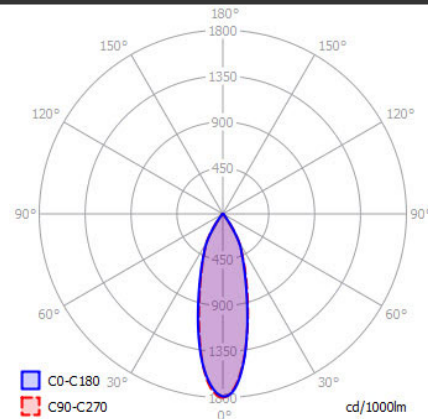

## SPECIFICATIONS

MOUNTING		CEILING / WALL
POWER	[W]	2x13
LAMP		built-in LED
LUMINOUS FLUX*	[lm]	2x120-1100
LIGHT COLOUR	[K]	1910-3000
CRI		>90
BEAM ANGLE	[°]	33 (default)
AVERAGE LIFETIME	[h]	L80/B50.000
LUMINOUS EFFICACY	[lm/W]	84
POWER SUPPLY	[V] [A]	220-240V AC 50/60 Hz
LED-DRIVER		INCLUDED
DIMMING		PHASE DIM
THROUGH-WIRING		YES
MATERIAL		ALUMINUM
INGRESS PROTECTION		IP20
PROTECTION CLASS		I
NET WEIGHT	[kg]	1,60
GROSS WEIGHT	[kg]	1,65
COLOUR (HOUSING)		WHITE ~RAL9003
COLOUR (HOUSING)		BLACK ~RAL9005

## LIGHT DISTRIBUTION

33°

\*Luminous flux values are nominal LED data at a operating temperature of 25° C