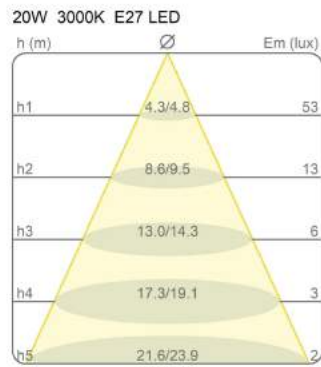

Photometric curves

Colour variant code

2760/50/I

White