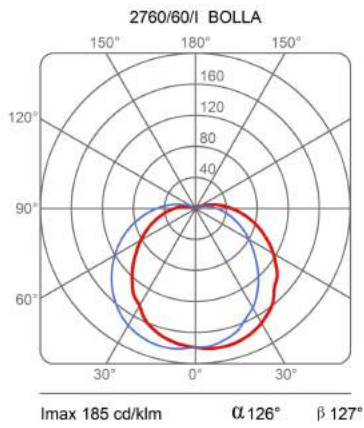

Bolla

Width 50 cm

Elio Martinelli

colors

Typology Ceiling
Utilisation Indoor

230V 15.5 W E27

diffuse light

Ceiling lamp diffused light. White opal methacrylate diffuser. Swivel supports for fix the diffuser anodized aluminum. For Led bulb. Available in three sizes.

Family	Bolla
Typology	Ceiling
Utilisation	Indoor

Dimensions

Height	20 cm
Larghezza	50 cm
Lunghezza	50 cm
Power supply cable length	0 cm
Weight	3.35 Kg

Materials

Diffuser	methacrylate O40	Base	iron
Elementi	aluminium		

Voltage	230V
Non dimmable	

Certifications

Photometric curves

Colour variant code

2760/50/I

White

Gallery