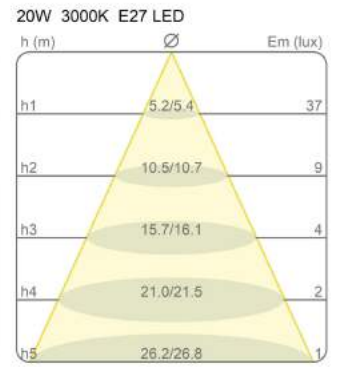

Bolla

Width 50 cm

Elio Martinelli

colors

Typology Ceiling
Utilisation Indoor

230V 15.5 W E27

diffuse light

Ceiling lamp diffused light. White opal methacrylate diffuser. Swivel supports for fix the diffuser anodized aluminum. For Led bulb. Available in three sizes.

Family	Bolla
Typology	Ceiling
Utilisation	Indoor

Dimensions

Height	20 cm
Larghezza	50 cm
Lunghezza	50 cm
Power supply cable length	0 cm
Weight	3.35 Kg

Materials

Diffuser	methacrylate O40	Base	iron
Elementi	aluminium		

Voltage	230V
Non dimmable	

Certifications

Photometric curves

Colour variant code

2760/50/I

White

Gallery