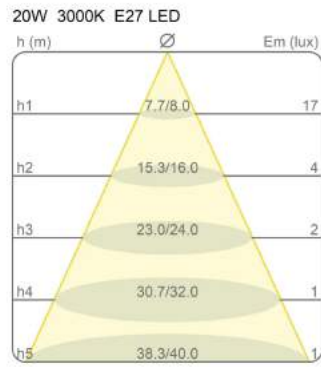

Photometric curves

Colour variant code

2760/50/I

White