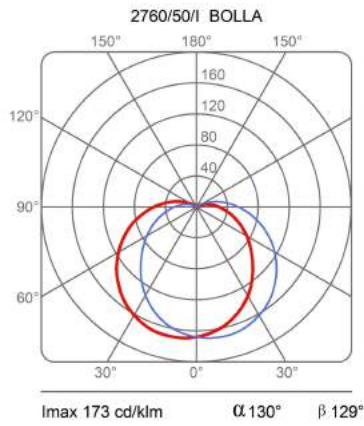

Bolla

Width 50 cm

Elio Martinelli

colors

Typology Ceiling
Utilisation Indoor

230V 15.5 W E27

diffuse light

Ceiling lamp diffused light. White opal methacrylate diffuser. Swivel supports for fix the diffuser anodized aluminum. For Led bulb. Available in three sizes.

Family	Bolla
Typology	Ceiling
Utilisation	Indoor

Dimensions

Height	20 cm
Larghezza	50 cm
Lunghezza	50 cm
Power supply cable length	0 cm
Weight	3.35 Kg

Materials

Diffuser	methacrylate O40	Base	iron
Elementi	aluminium		

Voltage	230V
Non dimmable	

Certifications

Photometric curves

Colour variant code

2760/50/I

White

Gallery