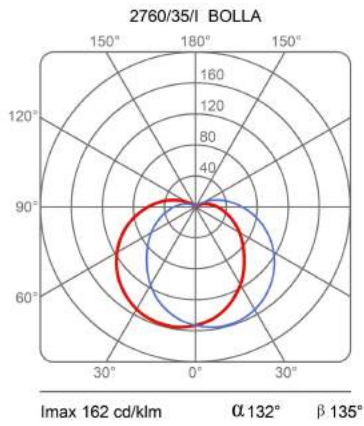

Bolla

Width 50 cm

Elio Martinelli

colors

Typology Ceiling
Utilisation Indoor

230V 15.5 W E27

diffuse light

Ceiling lamp diffused light. White opal methacrylate diffuser. Swivel supports for fix the diffuser anodized aluminum. For Led bulb. Available in three sizes.

Family	Bolla
Typology	Ceiling
Utilisation	Indoor

Dimensions

Height	20 cm
Larghezza	50 cm
Lunghezza	50 cm
Power supply cable length	0 cm
Weight	3.35 Kg

Materials

Diffuser	methacrylate O40	Base	iron
Elementi	aluminium		

Voltage	230V
Non dimmable	

Certifications

Photometric curves

Colour variant code

2760/50/I

White

Gallery