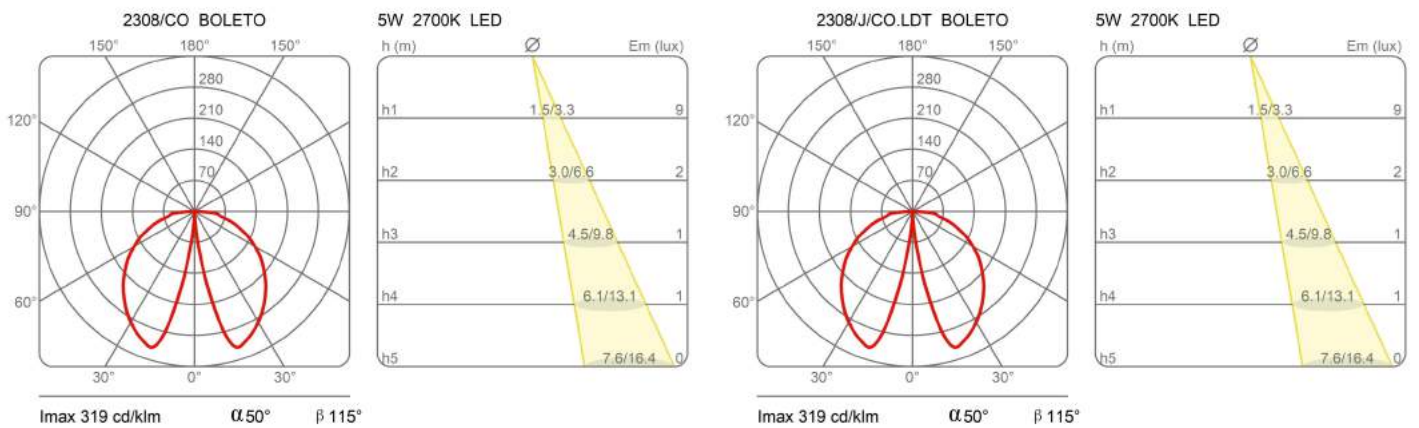

Boleto

Height 50 cm

Emiliana Martinelli

colors

Typology Floor
Utilisation External

230V 10 W 1100 lm

indirect light

Outdoor lamp indirect light for LED light source. Painted aluminium structure. Three size tige with base for to fix on the ground. Remote driver.

Available peg for the ground fixing (cod. 40166)

Family	Boleto
Typology	Floor
Utilisation	External

Dimensions

Height	50 cm
Diameter	14 cm
Weight	3.4 Kg

Materials

Structure	aluminium	Diffuser	polycarbonate
-----------	-----------	----------	---------------

Voltage	230V
Non dimmable	

Watt	10 W
Lumen	1100 lm
CRI	>80
Duration	50000 h
CCT	2700 K
Energy class	E

Certifications

Photometric curves

Colour variant code

2308/230/CO

Corten

Gallery