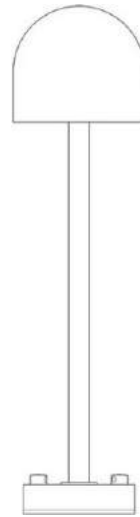

Boleto

Height 50 cm

Emiliana Martinelli

colors

Typology Floor
Utilisation External

230V 10 W 1100 lm

indirect light

Outdoor lamp indirect light for LED light source. Painted aluminium structure. Three size tige with base for to fix on the ground. Remote driver.

Available peg for the ground fixing (cod. 40166)

Family	Boleto
Typology	Floor
Utilisation	External

Dimensions

Height	50 cm
Diameter	14 cm
Weight	3.4 Kg

Materials

Structure	aluminium	Diffuser	polycarbonate
-----------	-----------	----------	---------------