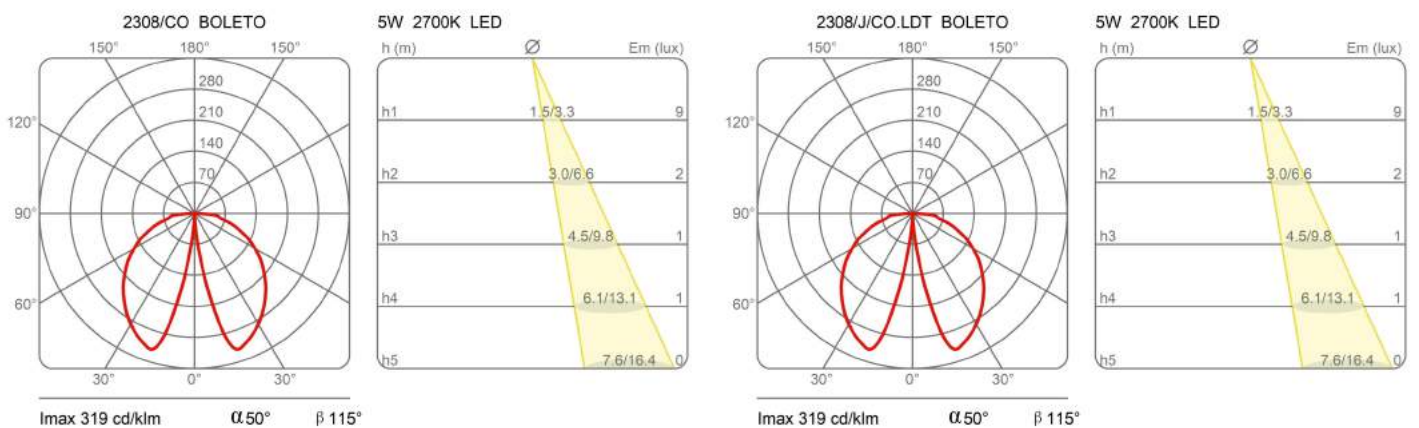

Boleto

Height 35 cm

Emiliana Martinelli

colors

Typology Floor
Utilisation External

230V 10 W 1100 lm

indirect light

Outdoor lamp indirect light for LED light source. Painted aluminium structure. Three size tige with base for to fix on the ground. Remote driver.

Available peg for the ground fixing (cod. 40166)

Family	Boleto
Typology	Floor
Utilisation	External

Dimensions

Height	35 cm
Diameter	14 cm
Weight	3.4 Kg

Materials

Structure	aluminium	Diffuser	polycarbonate
-----------	-----------	----------	---------------

Voltage	230V
Non dimmable	

Watt	10 W
Lumen	1100 lm
CRI	>80
Duration	50000 h
CCT	2700 K
Energy class	E

Certifications

Photometric curves

Colour variant code

2308/J/230/CO

Corten

Gallery