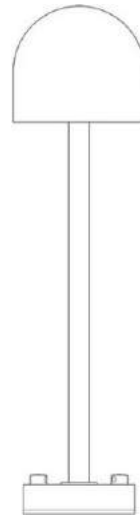

Boleto

Height 35 cm

Emiliana Martinelli

colors

Typology Floor
Utilisation External

230V 10 W 1100 lm

indirect light

Outdoor lamp indirect light for LED light source. Painted aluminium structure. Three size tige with base for to fix on the ground. Remote driver.

Available peg for the ground fixing (cod. 40166)

Family	Boleto
Typology	Floor
Utilisation	External

Dimensions

Height	35 cm
Diameter	14 cm
Weight	3.4 Kg

Materials

Structure	aluminium	Diffuser	polycarbonate
-----------	-----------	----------	---------------