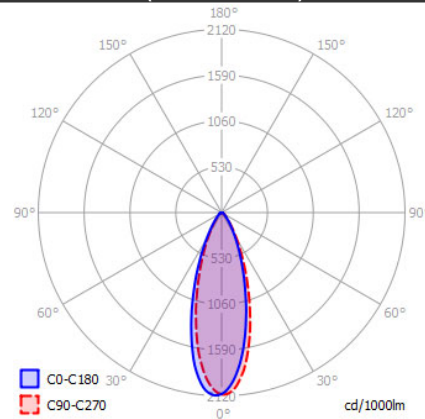

BALI S

SPECIFICATIONS

MOUNTING		CEILING
POWER	[W]	1xGU10 LED
LAMP		NOT INCLUDED
LUMINOUS FLUX*	[lm]	-
LIGHT COLOUR	[K]	-
CRI		-
BEAM ANGLE	[°]	-
AVERAGE LIFETIME	[h]	-
LUMINOUS EFFICACY	[lm/W]	-
POWER SUPPLY	[V] [A]	220-240V AC 50/60 Hz
LED-DRIVER		-
DIMMING		SEE LAMP
THROUGH-WIRING		NO
MATERIAL		ALUMINUM
INGRESS PROTECTION		IP20
PROTECTION CLASS		I
NET WEIGHT	[kg]	0,48
GROSS WEIGHT	[kg]	0,50
COLOUR (HOUSING)		WHITE ~RAL9010
COLOUR (HOUSING)		BLACK ~RAL9004

LIGHT DISTRIBUTION (OSRAM LAMP)

36°

*Luminous flux values are nominal LED data at a operating temperature of 25° C

OPTIONS / OPTIONAL ACCESSORIES

ANTI GLARE RING GOLD

Colours

white/black

white/gold