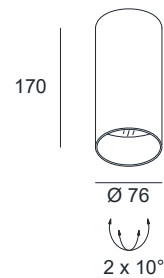

BALI S

SPECIFICATIONS

MOUNTING		CEILING
POWER	[W]	1xGU10 LED
LAMP		NOT INCLUDED
LUMINOUS FLUX*	[lm]	-
LIGHT COLOUR	[K]	-
CRI		-
BEAM ANGLE	[°]	-
AVERAGE LIFETIME	[h]	-
LUMINOUS EFFICACY	[lm/W]	-
POWER SUPPLY	[V] [A]	220-240V AC 50/60 Hz
LED-DRIVER		-
DIMMING		SEE LAMP
THROUGH-WIRING		NO
MATERIAL		ALUMINUM
INGRESS PROTECTION		IP20
PROTECTION CLASS		I
NET WEIGHT	[kg]	0,48
GROSS WEIGHT	[kg]	0,50
COLOUR (HOUSING)		WHITE ~RAL9010
COLOUR (HOUSING)		BLACK ~RAL9004

LIGHT DISTRIBUTION (OSRAM LAMP)

36°

*Luminous flux values are nominal LED data at a operating temperature of 25° C

OPTIONS / OPTIONAL ACCESSORIES

ANTI GLARE RING GOLD

Colours

white/black

white/gold

black/black

black/gold

MOUNTING DIMENSIONS

FIXTURE DIMENSIONS

DLS LIGHTING

www.dslighting.com

***DLS**
LIGHTING