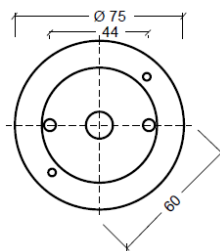

MOUNTING DIMENSIONS