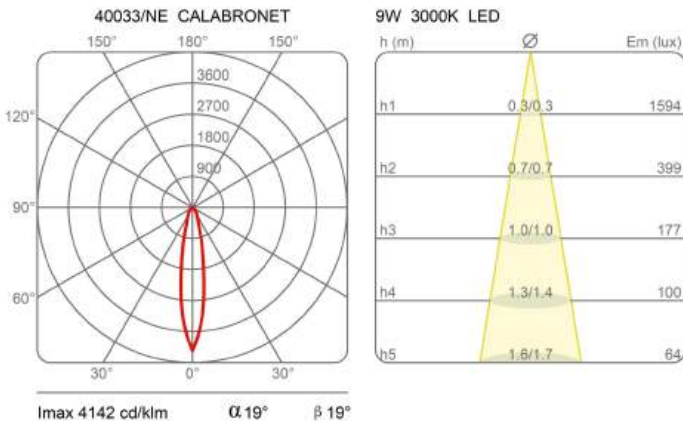

## MODULE 40033/NE

Combinable swivel system, direct/indirect diffused light. Composed of two length of aluminium tubular profiles (70cm - 160cm) connected together with a particular joint (40032/NE) for different configurations. Module with spots for light source LED integrated and electronic driver inserted into the stud, to be fixed on the ceiling or false ceiling for two contiguous modules. Variation for G5 T5 8W/20W tube LED (40030/NE - 40031/NE) and ceiling stud for three profiles, to be fixed on the ceiling.

Family	Light module Calabronet
Typology	Pendant
Utilisation	Indoor

**Dimensions**

Height	7 cm
Lunghezza	70 cm
Diameter	4,5 cm
Power supply cable length	400 cm
Weight	1.25 Kg

**Materials**

Structure	aluminium
-----------	-----------

Voltage	24V	2 X Watt	9 W
Power unit	Excluded	Lumen	1224 lm ( 2448 lm )
Mounting Power Supply	External	CRI	>80
		CCT	3000 K
		Energy class	

**Certifications**

**Photometric curves**

Colour variant code

40033/NE