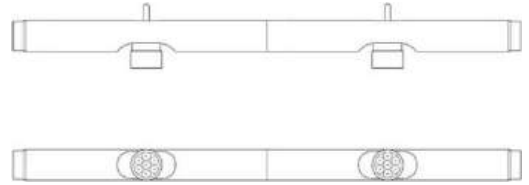

# Light Module Calabronet

Spot - Length 70 cm

Emiliana Martinelli

Andrea Menchini

colors

Typology           Pendant

Utilisation        Indoor

24V 2x 9 W 1224 lm (2448lm )

direct light

indirect light

## MODULE 40033/NE

Combinable swivel system, direct/indirect diffused light. Composed of two length of aluminium tubular profiles (70cm - 160cm) connected together with a particular joint (40032/NE) for different configurations. Module with spots for light source LED integrated and electronic driver inserted into the stud, to be fixed on the ceiling or false ceiling for two contiguous modules. Variation for G5 T5 8W/20W tube LED (40030/NE - 40031/NE) and ceiling stud for three profiles, to be fixed on the ceiling.

Family	Light module Calabronet
Typology	Pendant
Utilisation	Indoor

**Dimensions**

Height	7 cm
Lunghezza	70 cm
Diameter	4,5 cm
Power supply cable length	400 cm
Weight	1.25 Kg

**Materials**

Structure	aluminium
-----------	-----------