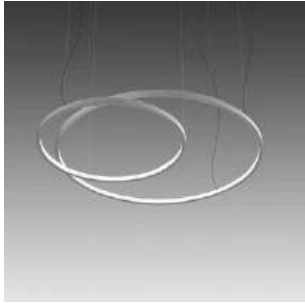

Colour variant code

21003/300/DIM/BI