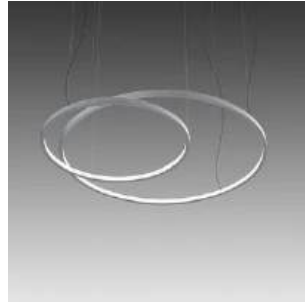

21003/300/DIM/AU