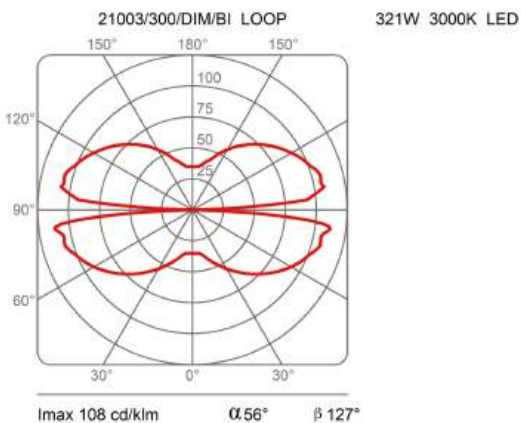

Family	Loop
Typology	Pendant
Utilisation	Indoor

Dimensions

Height	8 cm
Diameter	300 cm
Power supply cable length	400 cm
Weight	28 Kg

Materials

Structure	aluminium	Diffuser	polycarbonate

Voltage	230V	Watt	406.9 W
Power unit	Included	Lumen	37303 lm
Mounting Power Supply	External	CRI	>80
		CCT	3000 K
Power supply	Electronic dimmable power supply	Energy class	
Dimming	Push		
	Dali2		
	Pot. 10KΩ		
	0-10V		
	1-10V		

Certifications

Photometric curves