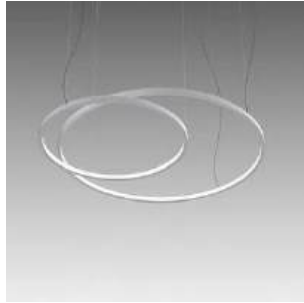

21003/300/DIM/NE