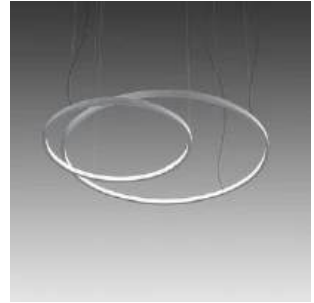

Loop

Loop circular

Emiliana Martinelli

colors

Typology Pendant
Utilisation Indoor

230V 406.9 W 37303 lm

diffuse light

Hanging lamp, diffused light, composed with curved sectors in painted aluminium profile. The union of those sectors offer different diameters rings, hanged by stainless steel cables. White opal polycarbonate diffuser. Integrated LED light source. Electronic dimmable Push/Dali, 0-10V e 1-10V driver inside in the canopy. Available on request 2700K, 4000K.

21003/160/DIM Ø 160cm
composed by 3 sectors 120°

Family	Loop
Typology	Pendant
Utilisation	Indoor

Dimensions

Height	8 cm
Diameter	300 cm
Power supply cable length	400 cm
Weight	28 Kg

Materials

Structure	aluminium	Diffuser	polycarbonate
-----------	-----------	----------	---------------

Pearl Gold

21003/300/DIM/CU

Copper