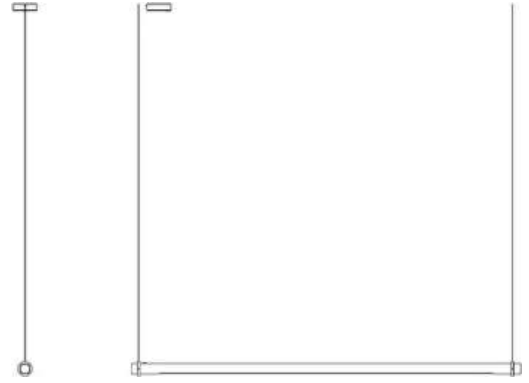

Calabrone

Emiliana Martinelli

colors

Typology Pendant
Utilisation Indoor

24V 20 W 1834 lm

diffuse light

Adjustable suspension lamp providing diffused light. Tubular aluminium structure painted. White opal methacrylate diffuser.

Family Calabrone
 Typology Pendant
 Utilisation Indoor

Dimensions

Lunghezza 163 cm
 Diameter 4,5 cm
 Power supply cable length 400 cm
 Weight 2.5 Kg

Materials

Structure aluminium Diffuser polycarbonate
 Canopy aluminium