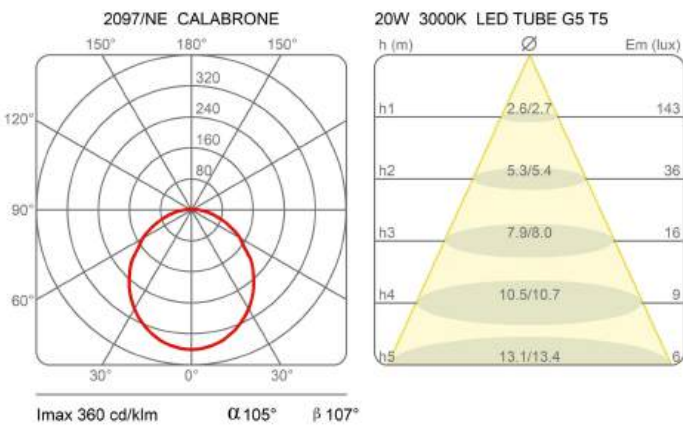

Calabrone

Emiliana Martinelli

colors

Typology Pendant
Utilisation Indoor

24V 20 W 1834 lm

diffuse light

Adjustable suspension lamp providing diffused light. Tubular aluminium structure painted. White opal methacrylate diffuser.

Family Calabrone
 Typology Pendant
 Utilisation Indoor

Dimensions

Lunghezza 163 cm
 Diameter 4,5 cm
 Power supply cable length 400 cm
 Weight 2.5 Kg

Materials

Structure aluminium Diffuser polycarbonate
 Canopy aluminium

Voltage	24V	Watt	20 W
Dimming	No dimmable	Lumen	1834 lm
		CRI	>80
		CCT	3000 K
		Energy class	

Certifications

Photometric curves

Colour variant code

2097/NE

Black

Gallery

Accessories