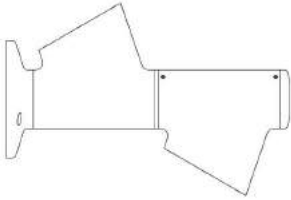

1440/2/AN Bruco da parete

design studio natural, 2019

Outdoor lamp, diffused light, componible. Composed of many elements with 1 or max 4 lamps bodies. Aluminium die casting. With pole to be fixed on the floor or with support to fix on the wall. LED light source integrated. Every body lamp (A) can be fixed on the pole (E) with only one direction light or with 4 90° positions. Awards: iF Design Award 2019

Dimensions

Width:	-
Height:	31,5 cm
Length:	-
Depth:	38
Diameter:	13 cm

Hole Diameter:	-
Hole Depth:	-
Net weight:	2,5 Kg

Light Source

Watt:	2 x 8W LED
Lumen:	2 x 820 lm (1640 lm)
Light Source:	led
CRI:	>90
duration:	50000
CCT:	2700K
Energy degree:	A++

Device Specifications

Type of emission:	direct/indirect	Power cable length:	-	Driver:	-
Power:	-	Steel cable length:	-	Power supply assembly:	-
Light output:	-	Glow Wire Test:	-	Power supply:	-
Beam angle:	-	Impact Resistance:	-	Type of dimming:	-
				Voltage:	-

Dimensions

Width: -
Height: 31,5 cm
Length: -
Depth: 38
Diameter: 13 cm

Hole Diameter: -
Hole Depth: -
Net weight: 2,5 Kg